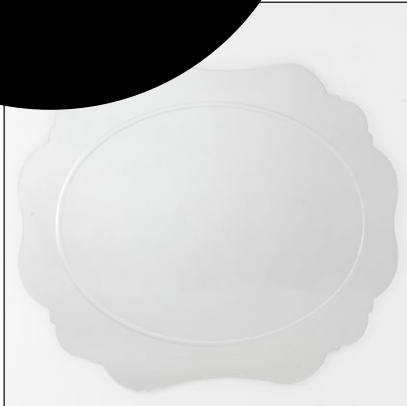

Specchiera sagomata con decoro retroinciso argentato.  
Dimensioni 202x160X3.

Shape-cut mirror with engraved silver decoration on the back.  
Dimension 202x160X3.

202

160