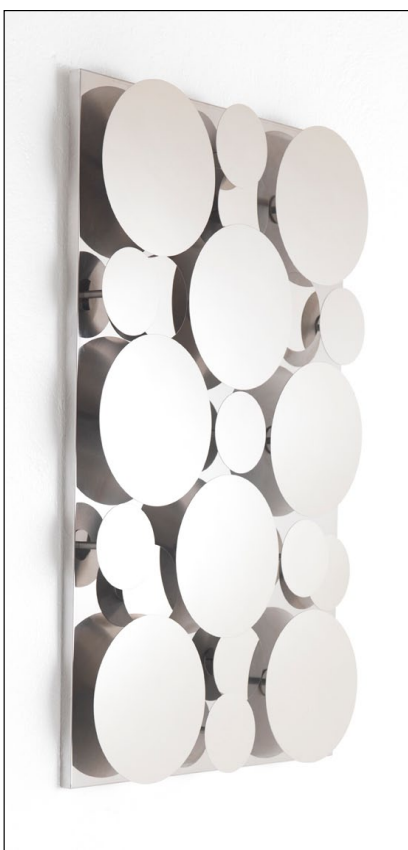

Specchiera in acciaio inox Mirror. 58x90x7

Mirror in polished stainless-steel. 58x90x7

60

7

90