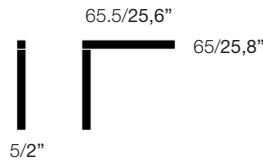

85/33,5"

LEG

5/2"

10/3,9"

6/2,4"

SUPPORT

AXIS WALL

250/98,5"

ø6/2,4"

188/74"

ø6/2,4"

125/49,3"

ø6/2,4"

STRUCTURE

65.5/25,6"

65/25,8"

5/2"

WALL BRACKET

5/2"

10/3,9"

6/2,4"

SUPPORT

TOPS

3/1,2"

max 450/177,3"

70/27,6"

INOX TOP

3/1,2"

max 260/108"

70/27,6"

MARBLE TOP

3/1,2"