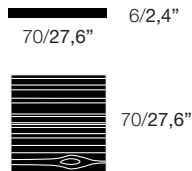

ø6/2,4"

188/74"

ø6/2,4"

125/49,3"

ø6/2,4"

STRUCTURE

65.5/25,6"

65/25,8"

max 450/177,3"

70/27,6"

INOX TOP

3/1,2"

max 260/108"

70/27,6"

MARBLE TOP

3/1,2"

max 150/59,1"

70/27,6"

WALNUT TOP

3/1,2"

max 360/141,8"

70/27,6"

CORIAN® TOP

3/1,2"

ø110/43,3"

ROUND TOP
(only for Axis Bridge)

6/2,4"

70/27,6"

70/27,6"

CHOPPING BOARD

ACQUA / Paola Navone, 2006

46/18,1"