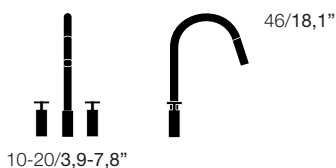

ø6/2,4"

188/74"

ø6/2,4"

125/49,3"

ø6/2,4"

STRUCTURE

65.5/25,6"

65/25,8"

ø110/43,3"

ROUND TOP
(only for Axis Bridge)

6/2,4"

70/27,6"

70/27,6"

CHOPPING BOARD

ACQUA / Paola Navone, 2006

46/18,1"