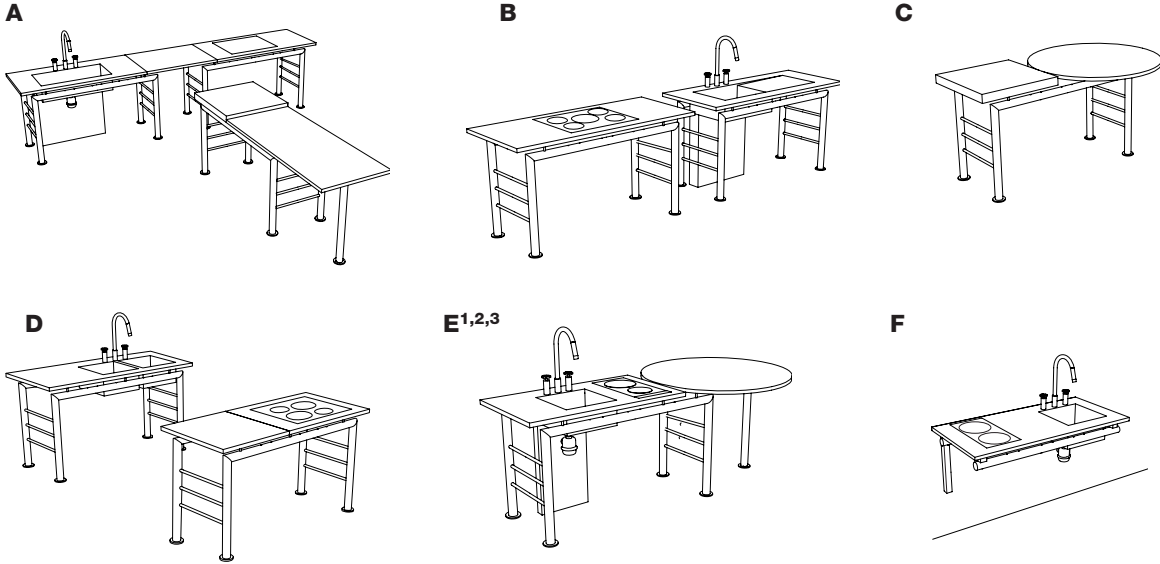

Axis Bridge & Wall examples

Elettrodomestici, lavabi, mixer bagno, sifoni esclusi

Domestic appliances, sinks, bathroom mixers, siphons not included

Electrodomestiques, bacs, mixeurs pour la salle de bains, siphons pas inclus

Elektronische Geräte, Becken, Mischbatterien für Badezimmer, Siphons nicht inklusive