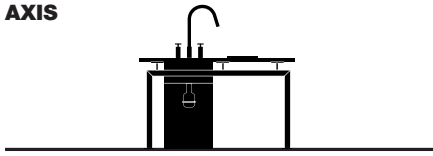

OPINION CIATTI®

FIRENZE

AXIS

150/59"

80/31,4"

ø6/2,4"

62/24,4"

BRIDGE

85/33,5"

85/33,5"

6/2,4"

CARTER 85

85/33,5"

40/15,8"

6/2,4"

CARTER 40

ø6/2,4"

188/74"

ø6/2,4"

125/49,3"

ø6/2,4"

STRUCTURE

65.5/25,6"

65/25,8"