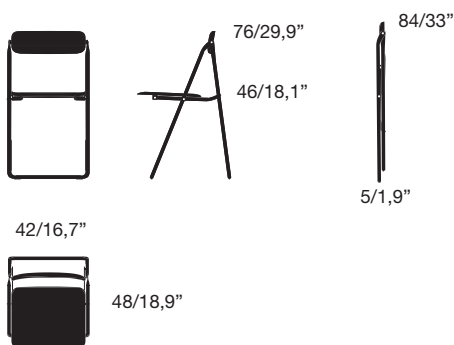

ACCESSORIES

38/14,9"

3/1,1"

33/12,9"

CUSHION

OPINION CIATTI®
FIRENZE