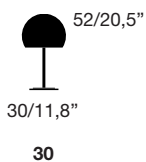

30
n2 lampadine con Attacco E14 - non incluse
n2 lightbulbs E14 - not included
n2 ampoules à culot E14 - non incluses
n2 Leuchtmittel mit E14 Fassung - nicht inbegriffen