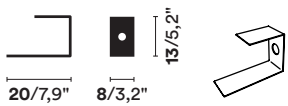

PT EXTENSION