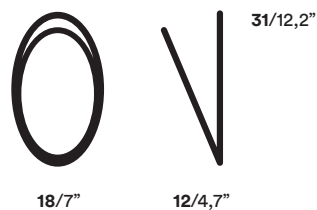

SENZATEMPO